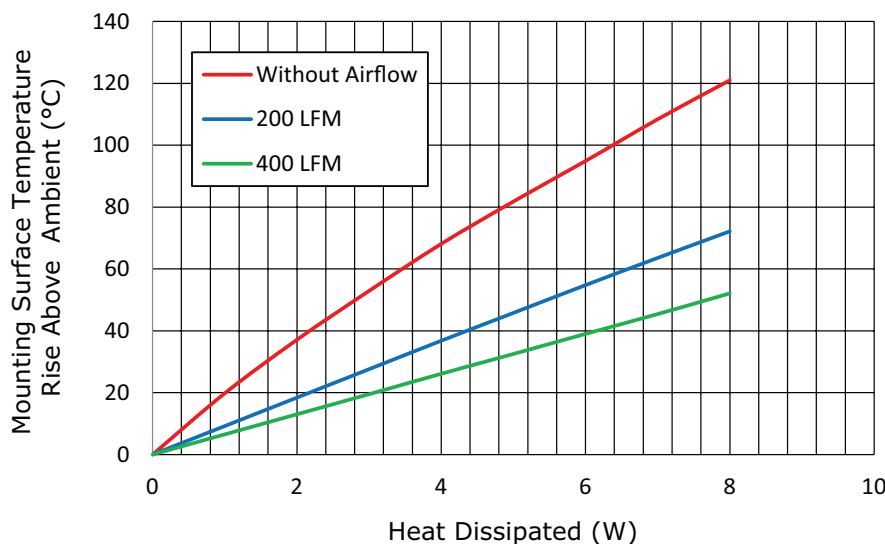

**MODEL:** HSS26-B20-P38 | **DESCRIPTION:** HEAT SINK

**FEATURES**

- TO-220 or TO-218 package
- solder pin
- aluminum alloy

**MODEL**

HSS26-B20-P38	thermal resistance <sup>1</sup>			power dissipation <sup>1</sup> @ 75°C ΔT, nat conv [W]
	@ 75°C ΔT, nat conv [°C/W]	@ 1 W, nat conv [°C/W]	@ 1 W, 200 LFM [°C/W]	
	16.66	19.8	9.2	4.50

Note: 1. See performance curves for full thermal resistance details.

**PERFORMANCE CURVES**

Power [W]	Heatsink Temperature Rise Above Ambient (ΔT = T <sub>hs</sub> - T <sub>a</sub> ) [°C]		
	Natural Conv.	200 LFM	400 LFM
0	0	0	0
1	19.8	9.2	6.5
2	37.1	18.4	13.0
3	52.9	27.6	19.5
4	68.1	36.8	26.1
5	81.8	45.8	32.5
6	94.9	54.8	39.0
7	108.4	63.6	45.4
8	121.0	72.2	52.1

T<sub>hs</sub>: "hot spot" temperature measured on the heatsink  
 T<sub>a</sub>: ambient temperature