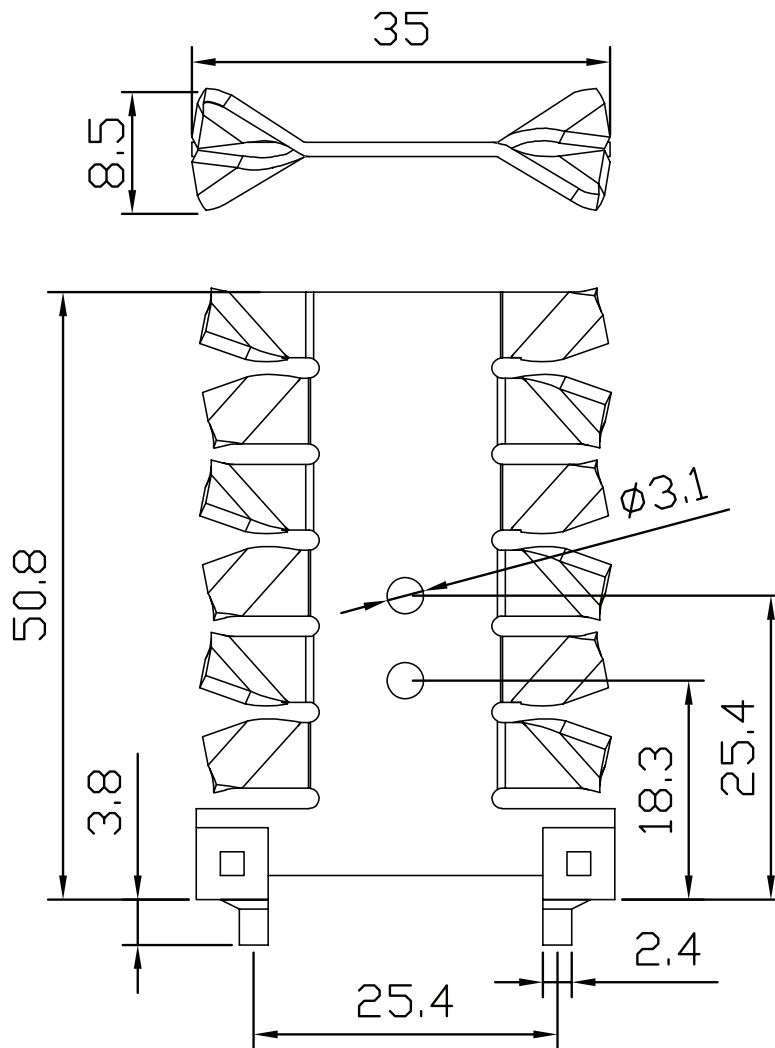

**MODEL:** HSS26-B20-P38 | **DESCRIPTION:** HEAT SINK

**FEATURES**

- TO-220 or TO-218 package
- solder pin
- aluminum alloy

**MODEL**

HSS26-B20-P38	thermal resistance <sup>1</sup>			power dissipation <sup>1</sup> @ 75°C ΔT, nat conv [W]
	@ 75°C ΔT, nat conv [°C/W]	@ 1 W, nat conv [°C/W]	@ 1 W, 200 LFM [°C/W]	
	16.66	19.8	9.2	4.50

Note: 1. See performance curves for full thermal resistance details.

**PERFORMANCE CURVES**

Power [W]	Heatsink Temperature Rise Above Ambient (ΔT = T <sub>hs</sub> - T <sub>a</sub> ) [°C]		
	Natural Conv.	200 LFM	400 LFM
0	0	0	0
1	19.8	9.2	6.5
2	37.1	18.4	13.0
3	52.9	27.6	19.5
4	68.1	36.8	26.1
5	81.8	45.8	32.5
6	94.9	54.8	39.0
7	108.4	63.6	45.4
8	121.0	72.2	52.1

## MECHANICAL DRAWING

units: mm  
tolerance: ±0.5 mm

MATERIAL	AL 1050
FINISH	black anodized
THICKNESS	1.2 mm
PIN MATERIAL	brass
PIN PLATING	tin
WEIGHT	6.2 g