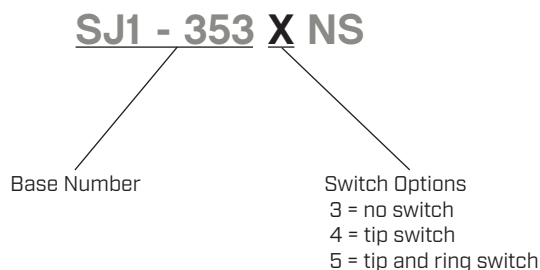

**SERIES:** SJ1-353XNS | **DESCRIPTION:** AUDIO JACK**FEATURES**

- shielded
- low profile design
- switch options include:
  - no switch
  - tip switch
  - tip and ring switch

**PART NUMBER KEY****SPECIFICATIONS**